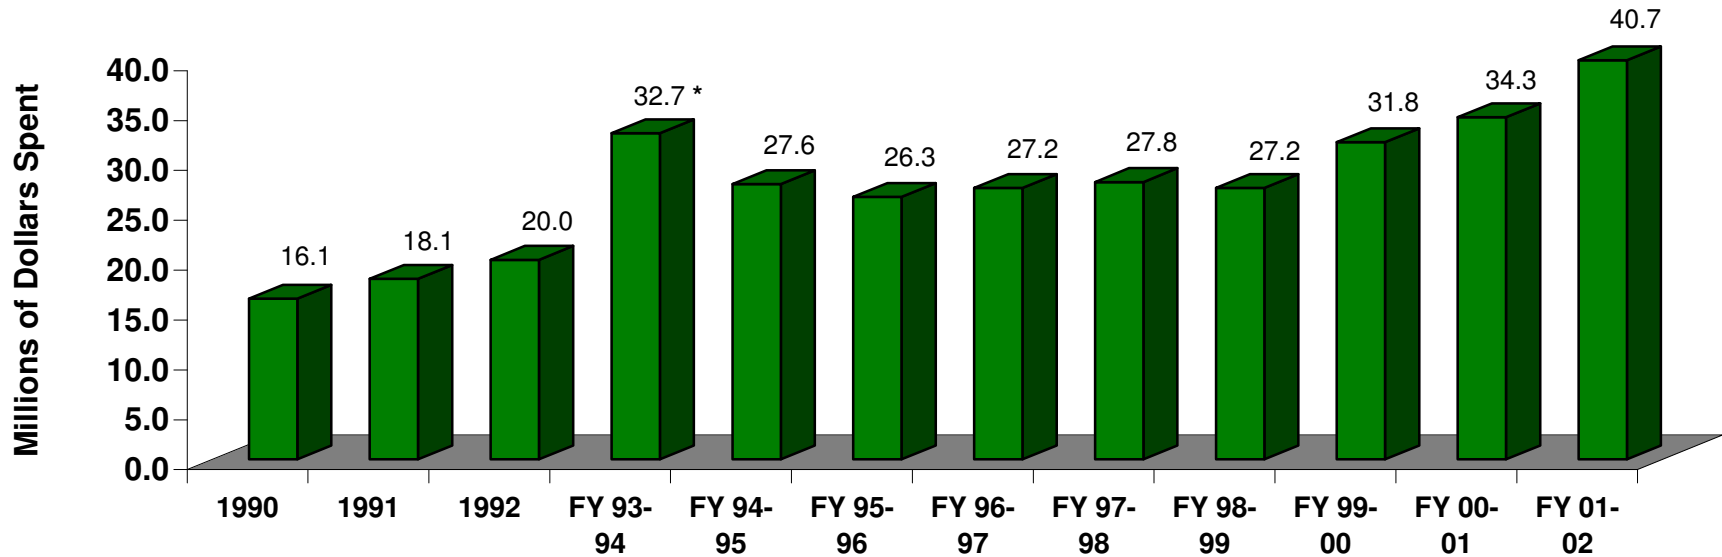

## Planned Parenthood Expenditures For Community/Public Sex Education and Number of Sex Education Attendees

Source: Planned Parenthood Federation of America Annual Reports 1990 - 2001/2002

\* After 1992, PPFA switched to a fiscal year ending on June 30th. Data for FY 93-94 covers an 18 - month transitional period.