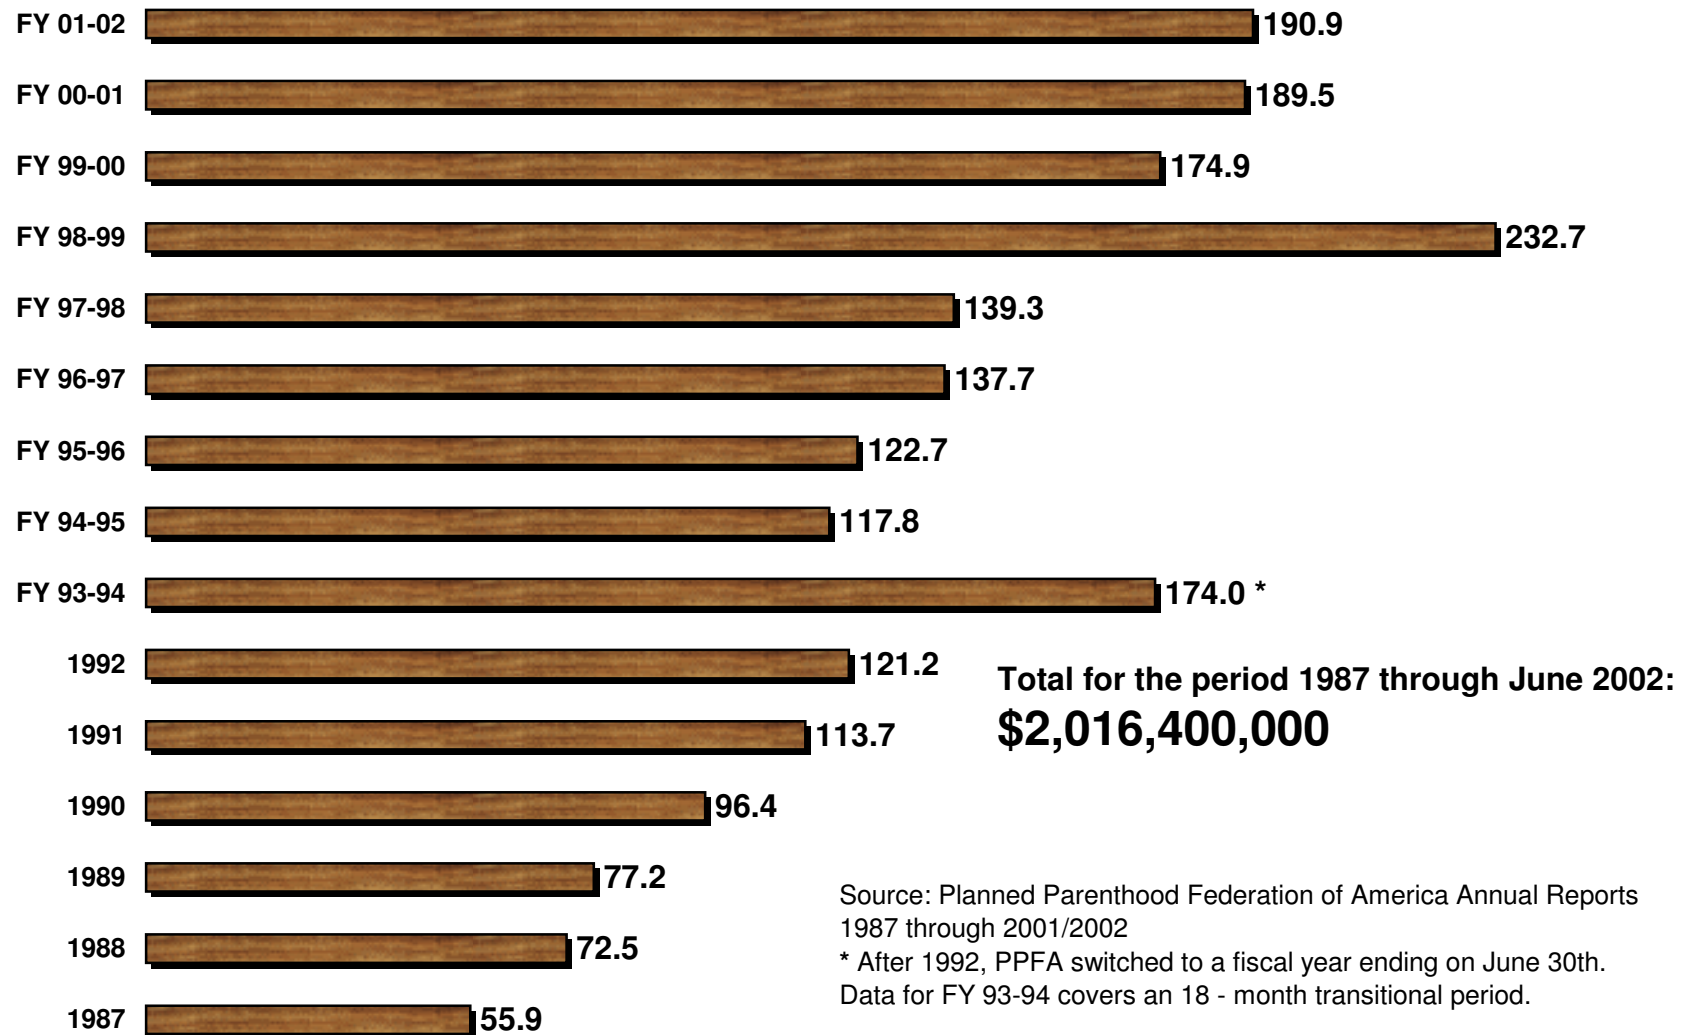

**Private Contributions (Including Corporate) and Bequests to  
Planned Parenthood 1987 - June 2002  
(All Amounts in Millions of Dollars)**

Source: Planned Parenthood Federation of America Annual Reports 1987 through 2001/2002  
\* After 1992, PPFA switched to a fiscal year ending on June 30th.  
Data for FY 93-94 covers an 18 - month transitional period.