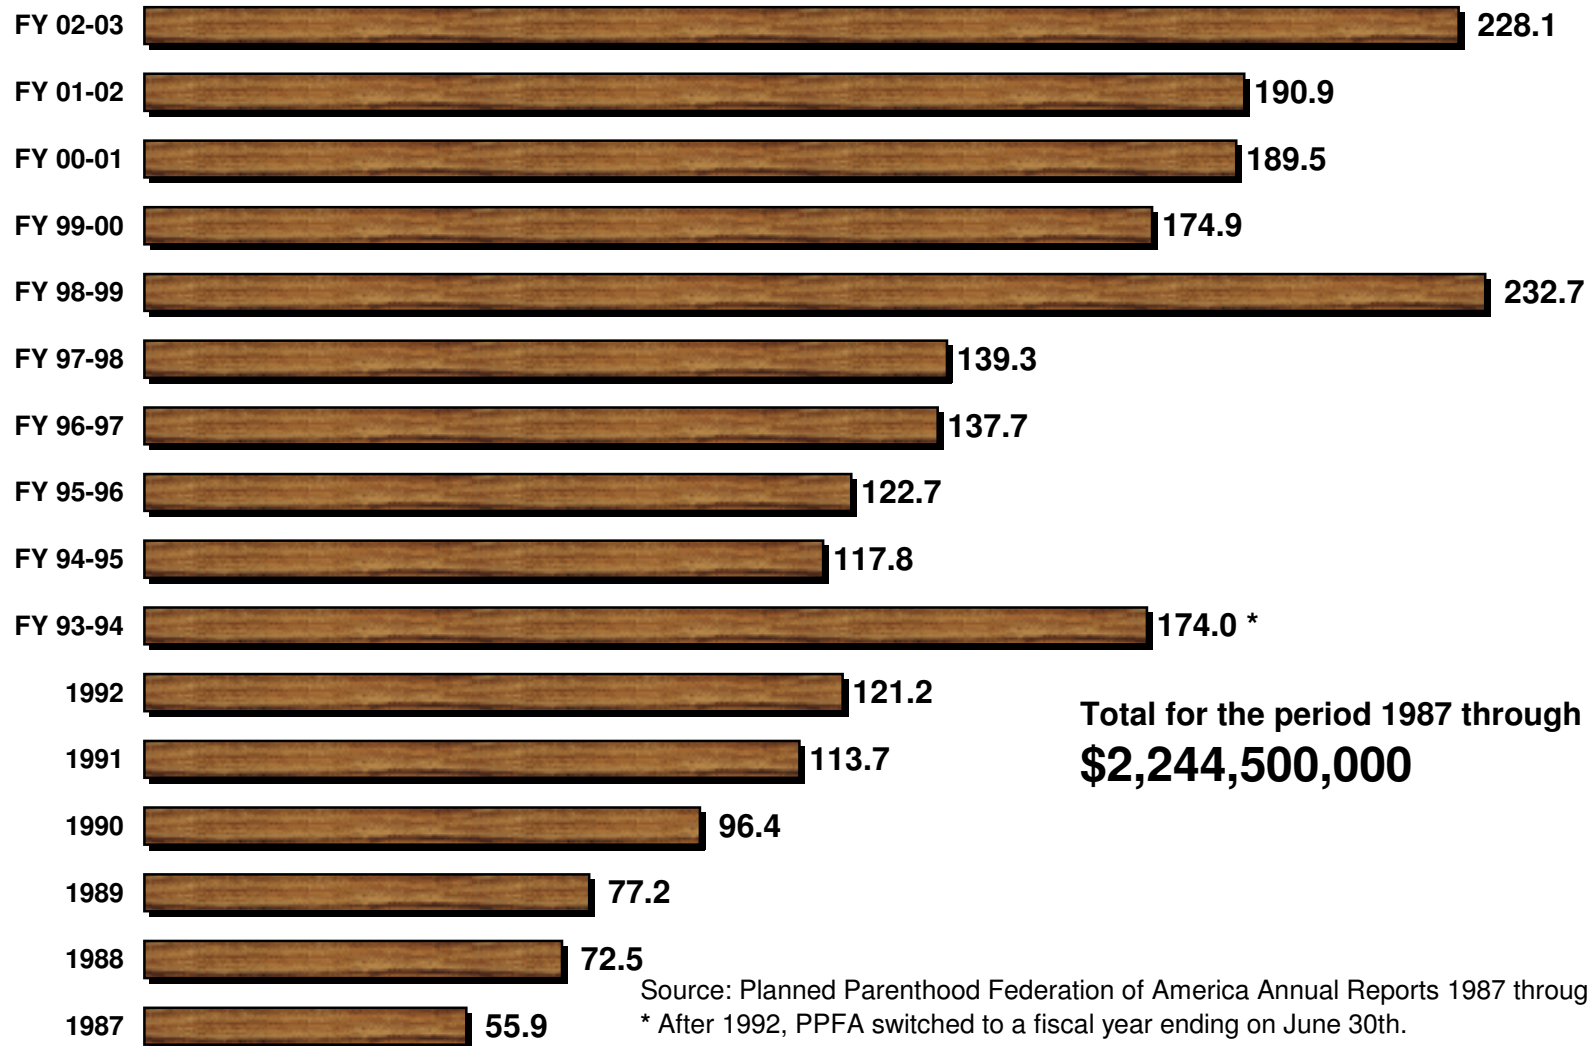

Private Contributions (Including Corporate) and Bequests to Planned Parenthood 1987 - June 2003 (All Amounts in Millions of Dollars)

Source: Planned Parenthood Federation of America Annual Reports 1987 through 2002/2003.
* After 1992, PPFA switched to a fiscal year ending on June 30th.
Data for FY 93-94 covers an 18 - month transitional period.